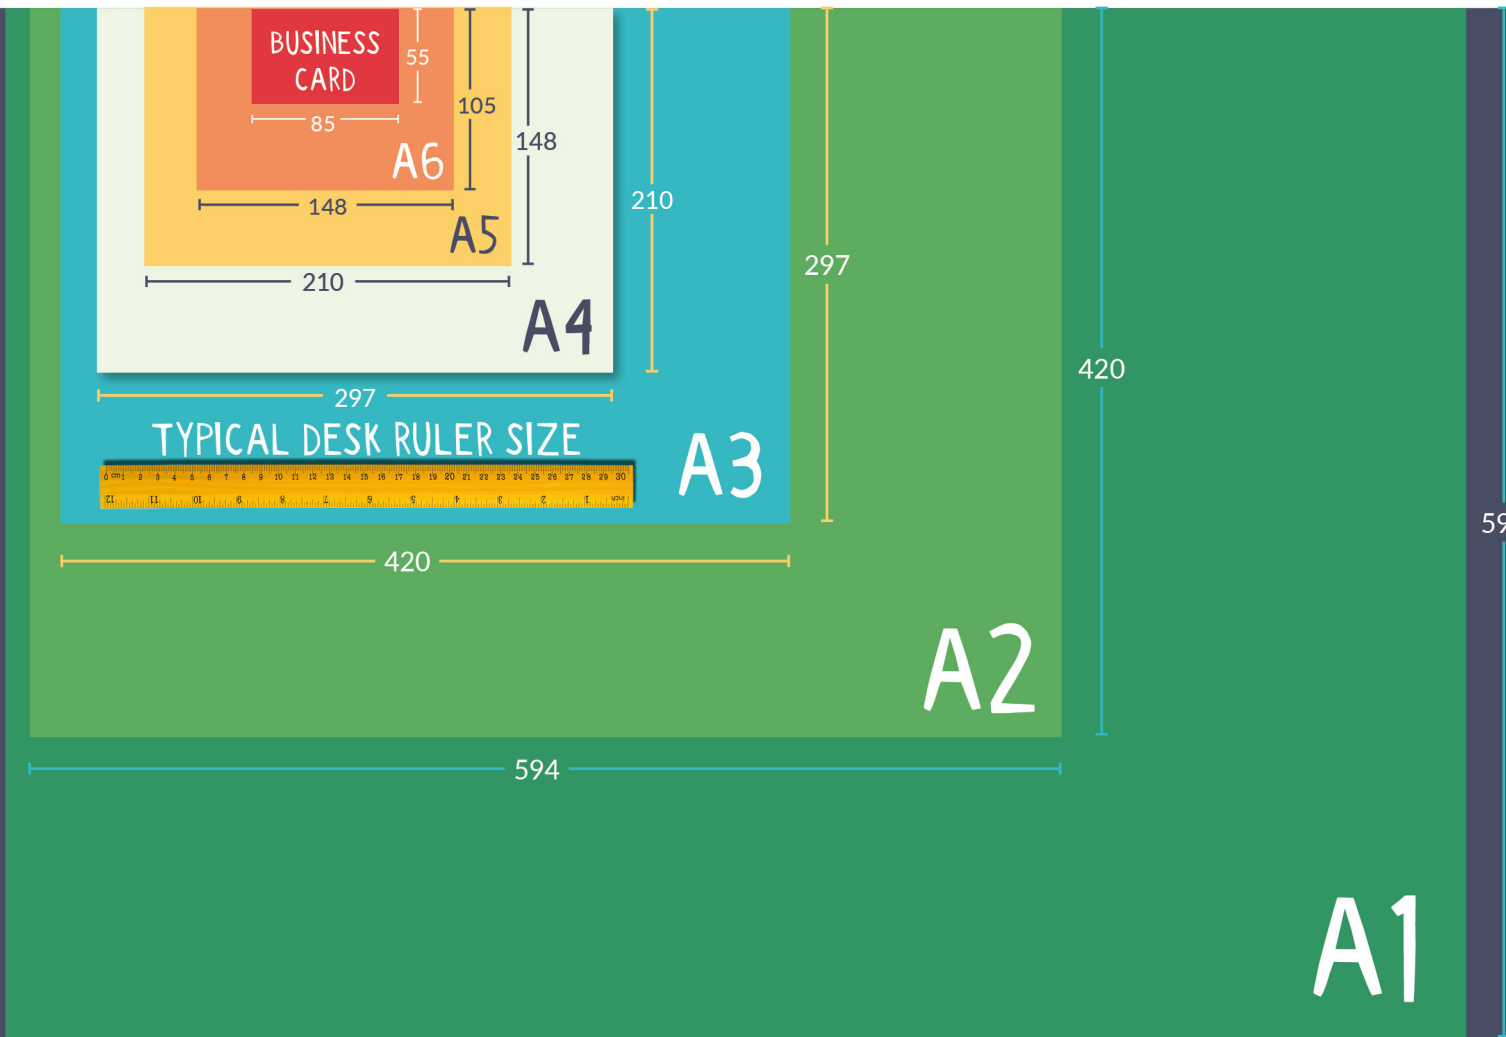

# GUIDE TO PAPER SIZES

# A0

PAPER	A0	A1	A2	A3	A4	A5	A6	BUSINESS CARD
WIDTH	1189 <sub>mm</sub>	841 <sub>mm</sub>	594 <sub>mm</sub>	420 <sub>mm</sub>	297 <sub>mm</sub>	210 <sub>mm</sub>	148 <sub>mm</sub>	85 <sub>mm</sub>
HEIGHT	841 <sub>mm</sub>	594 <sub>mm</sub>	420 <sub>mm</sub>	297 <sub>mm</sub>	210 <sub>mm</sub>	148 <sub>mm</sub>	105 <sub>mm</sub>	55 <sub>mm</sub>